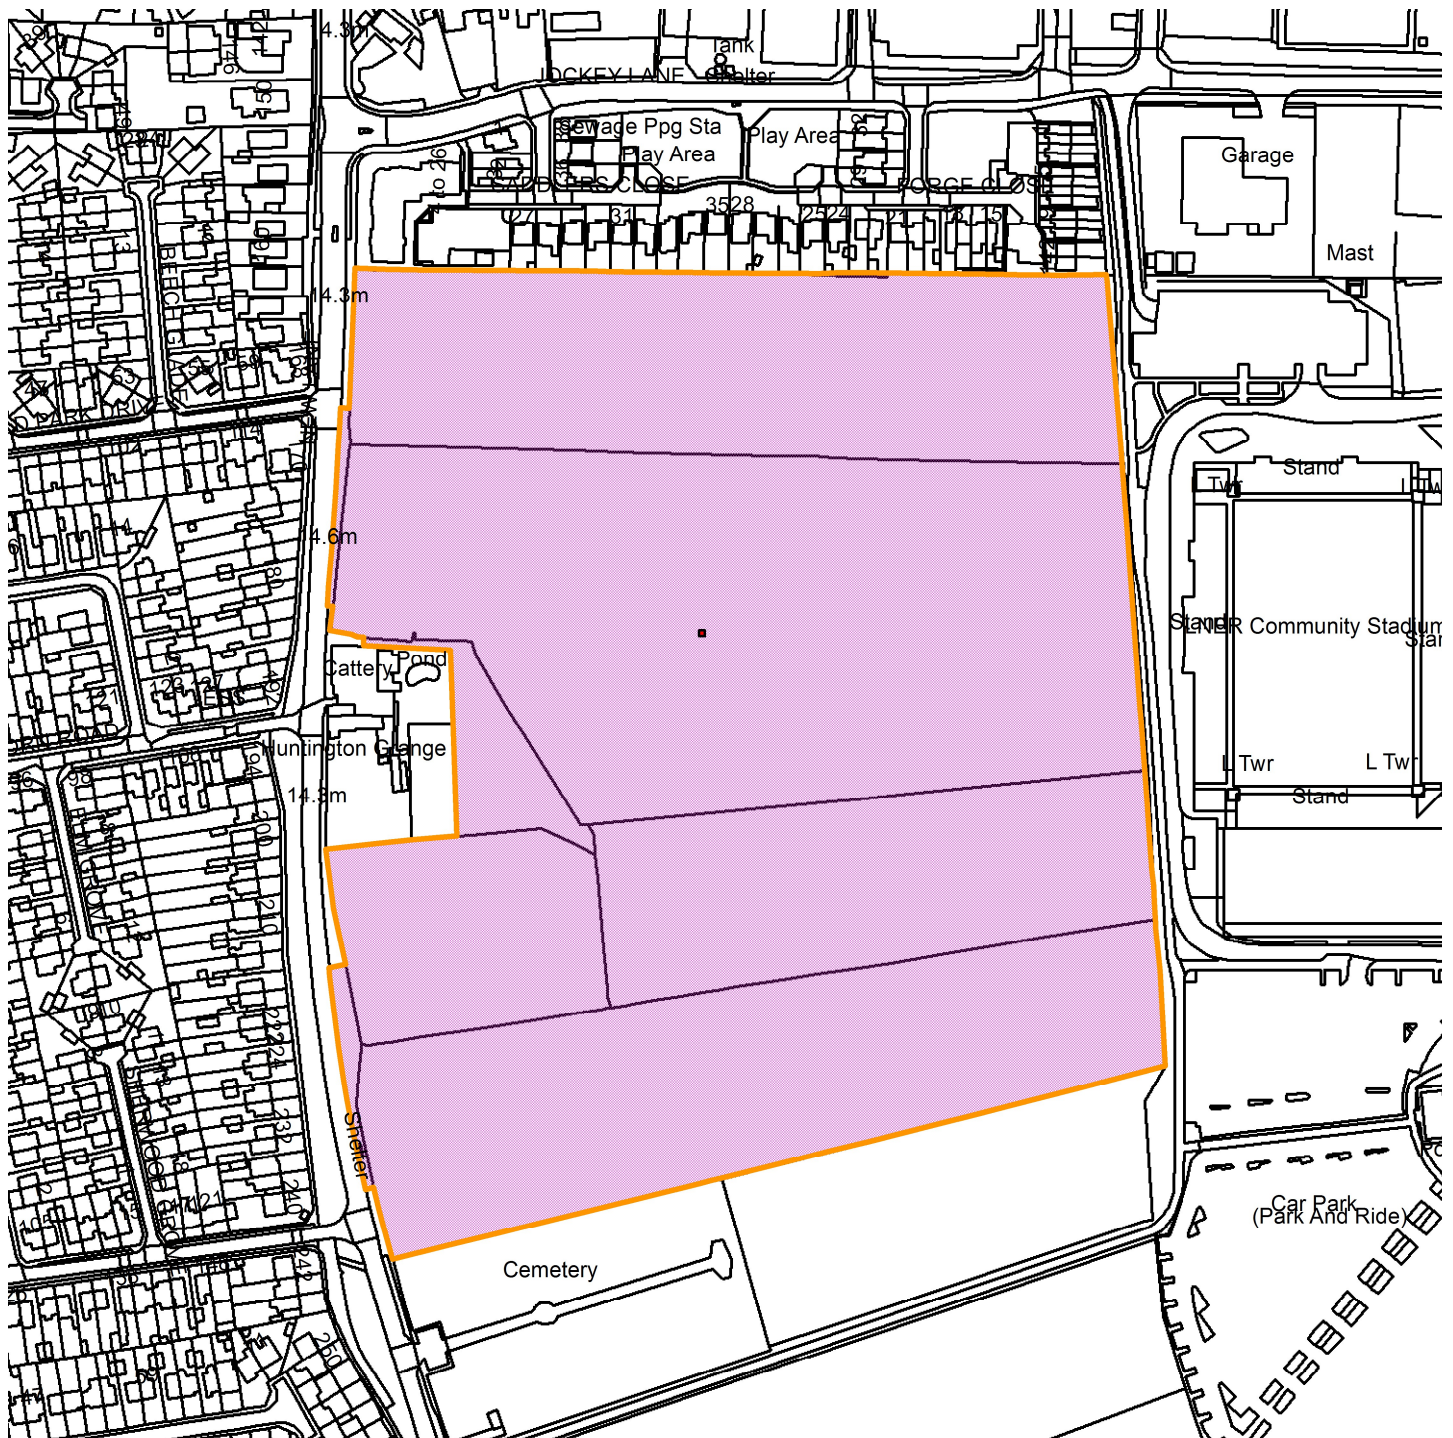

# Huntington South Moor, New Lane, Huntington, York

24/00282/REMM

Scale : 1:3113

Reproduced from the Ordnance Survey map with the permission of the Controller of Her Majesty's Stationery Office © Crown Copyright 2000.

Unauthorised reproduction infringes Crown Copyright and may lead to prosecution or civil proceedings.

Produced using ESRI (UK)'s MapExplorer 2.0 - <http://www.esriuk.com>

<b>Organisation</b>	City of York Council
<b>Department</b>	Env, Transport & Planning
<b>Comments</b>	Site Location Plan
<b>Date</b>	23 August 2024
<b>SLA Number</b>	Not Set